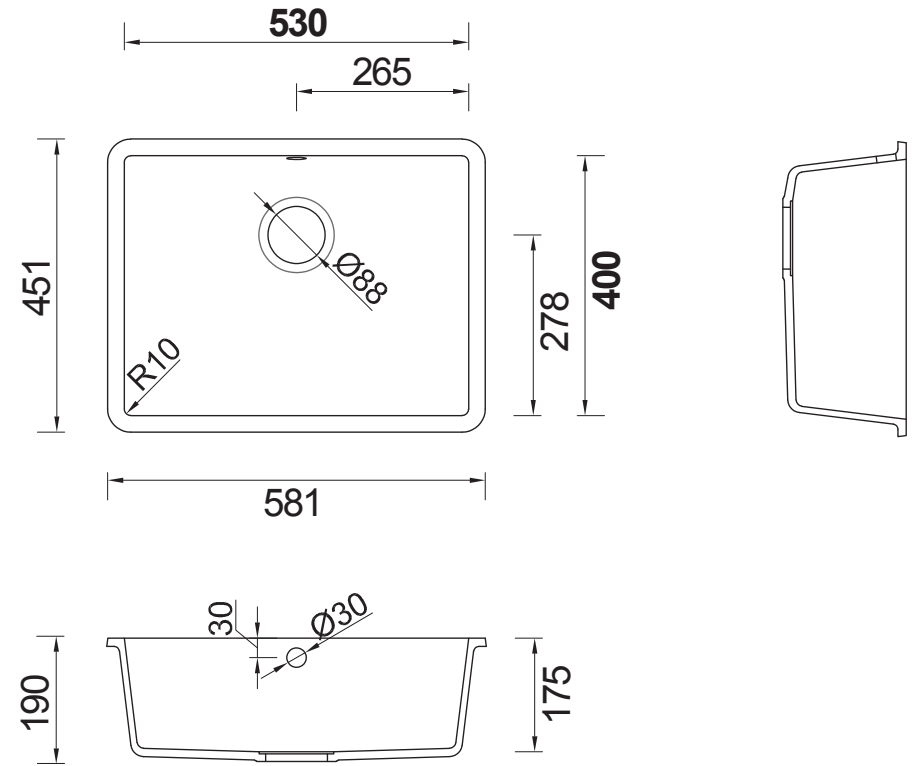

# FONTANA FSP

MINIMALIST SHAPE

DUPONT-970

## NOTES

- Cast Corian® single sink by DuPont
- With overflow, available without overflow at additional cost
- Drain hole Ø 90 mm for drain fitting provided by customer
- Suitable drain fitting or standpipes available on request