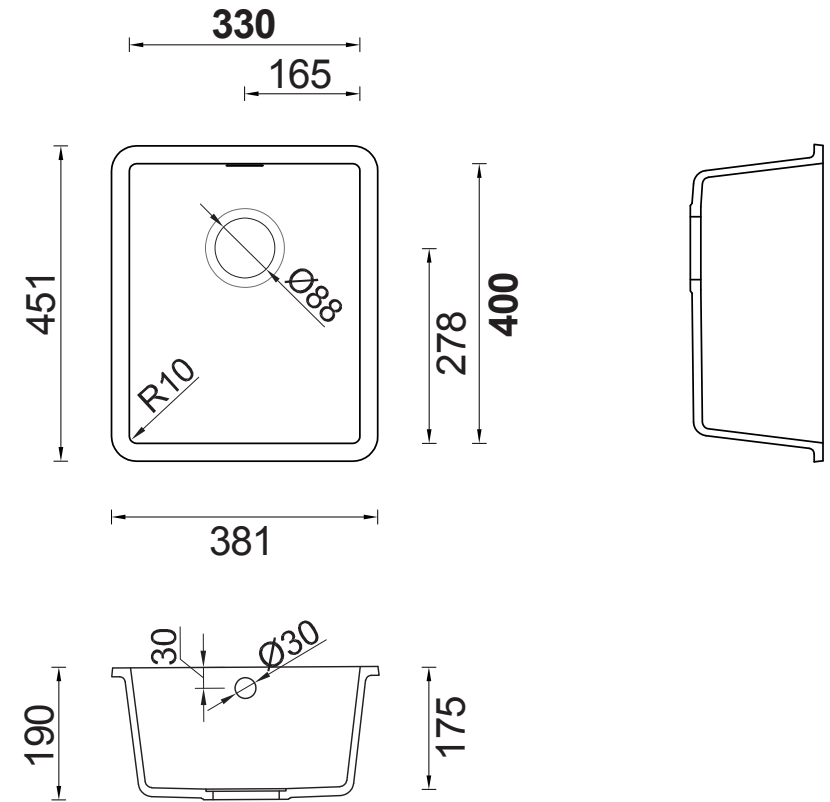

FONTANA FSP

MINIMALIST SHAPE

DUPONT-969

NOTES

- Cast Corian® single sink by DuPont
- With overflow, available without overflow at additional cost
- Drain hole Ø 90 mm for drain fitting provided by customer
- Suitable drain fitting or standpipes available on request