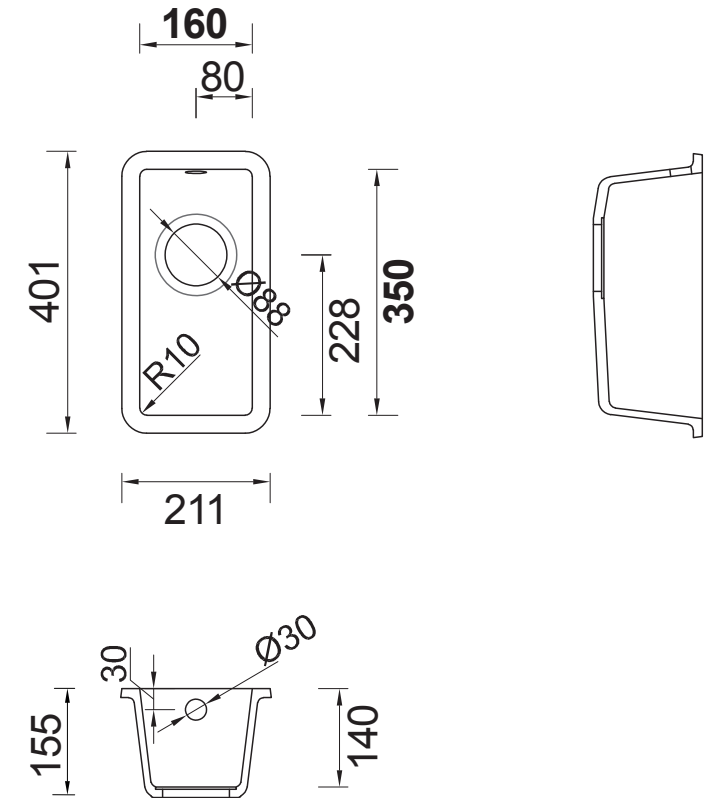

FONTANA FSP

MINIMALIST SHAPE

DUPONT-967

NOTES

- Cast Corian® single sink by DuPont
- With overflow, available without overflow at additional cost
- Drain hole Ø 90 mm for drain fitting provided by customer
- Suitable drain fitting or standpipes available on request