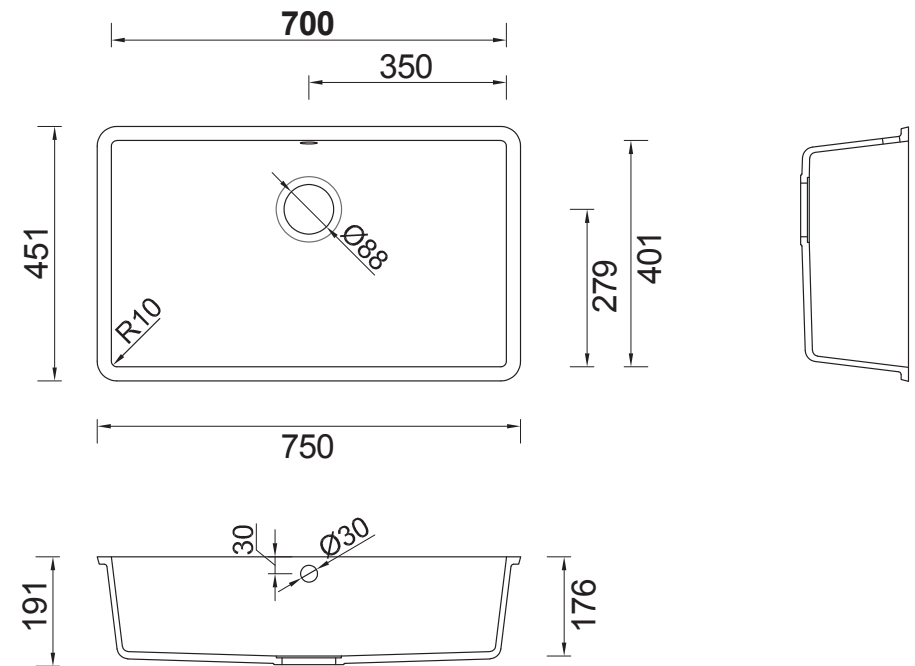

FONTANA FSP

MINIMALIST SHAPE

DUPONT-966

NOTES

- Cast Corian® single sink by DuPont
- With overflow, available without overflow at additional cost
- Drain hole Ø 90 mm for drain fitting provided by customer
- Suitable drain fitting or standpipes available on request