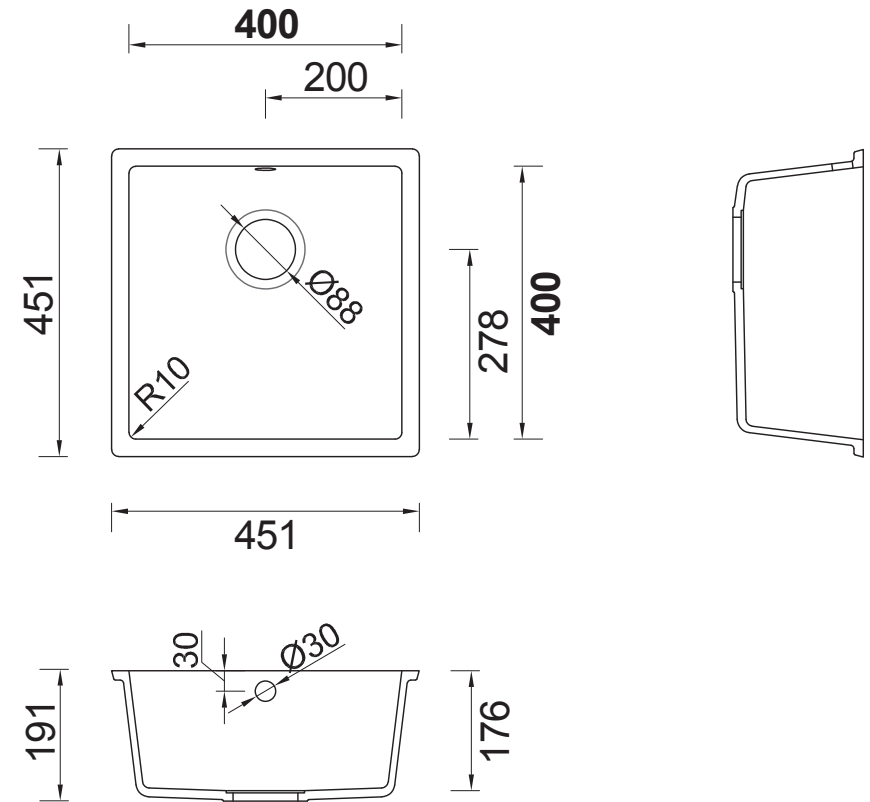

FONTANA FSP

MINIMALIST SHAPE

DUPONT-965

NOTES

- Cast Corian® single sink by DuPont
- With overflow, available without overflow at additional cost
- Drain hole Ø 90 mm for drain fitting provided by customer
- Suitable drain fitting or standpipes available on request