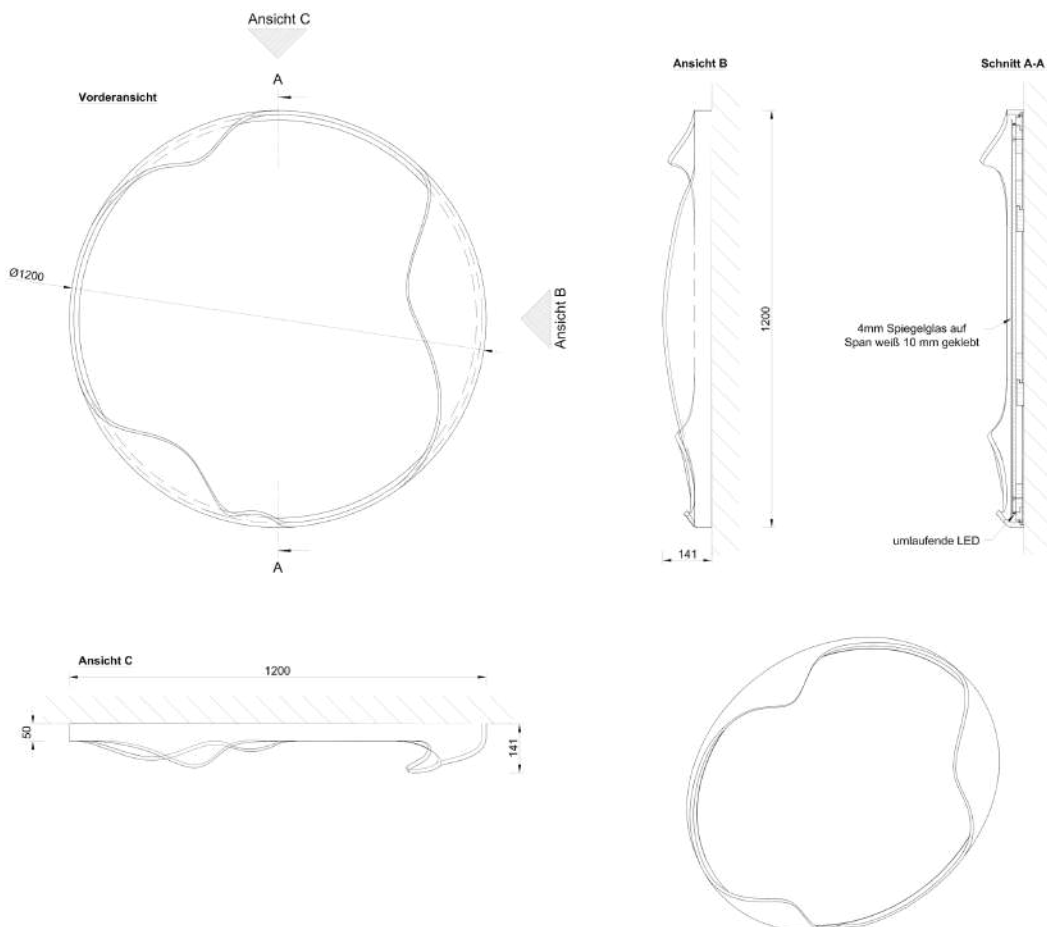

Discover exquisite interior design - DESIGNED BY HASENKOPF

MIRROR ROUND

The DL3 round mirror with a diameter of 1200mm is a real eye-catcher. The indirect LED lighting in natural white (4000K) ensures even illumination and offers maximum comfort in any room.

*Other light colors on request

The wave-shaped 12 mm thick solid surface frame lends the mirror elegance and fits perfectly with our design line 3, among others.

MIRROR OVAL

The DL3 oval large mirror and DL3 oval small mirror made of a 12 mm thick solid surface frame are stylish and functional. The solid surface material not only provides a sophisticated look, but also makes the mirrors particularly robust and durable.

Handle made of solid surface material. Seamlessly integrated into the surface and available in 2 lengths: 400 mm & 800 mm.

Can be retrofitted to already installed solid surface showers on request.

Gewindestange Ø10

Gewindestange Ø10

Duschgriffe 1190 x 800 x 52 mm

Duschgriffe 790 x 400 x 52 mm

FOOTREST

Ergonomically shaped footrest made of solid surface material, seamlessly integrated into the surface.

Comfortable to use thanks to a slight slope and can be retrofitted to existing solid surface showers on request.