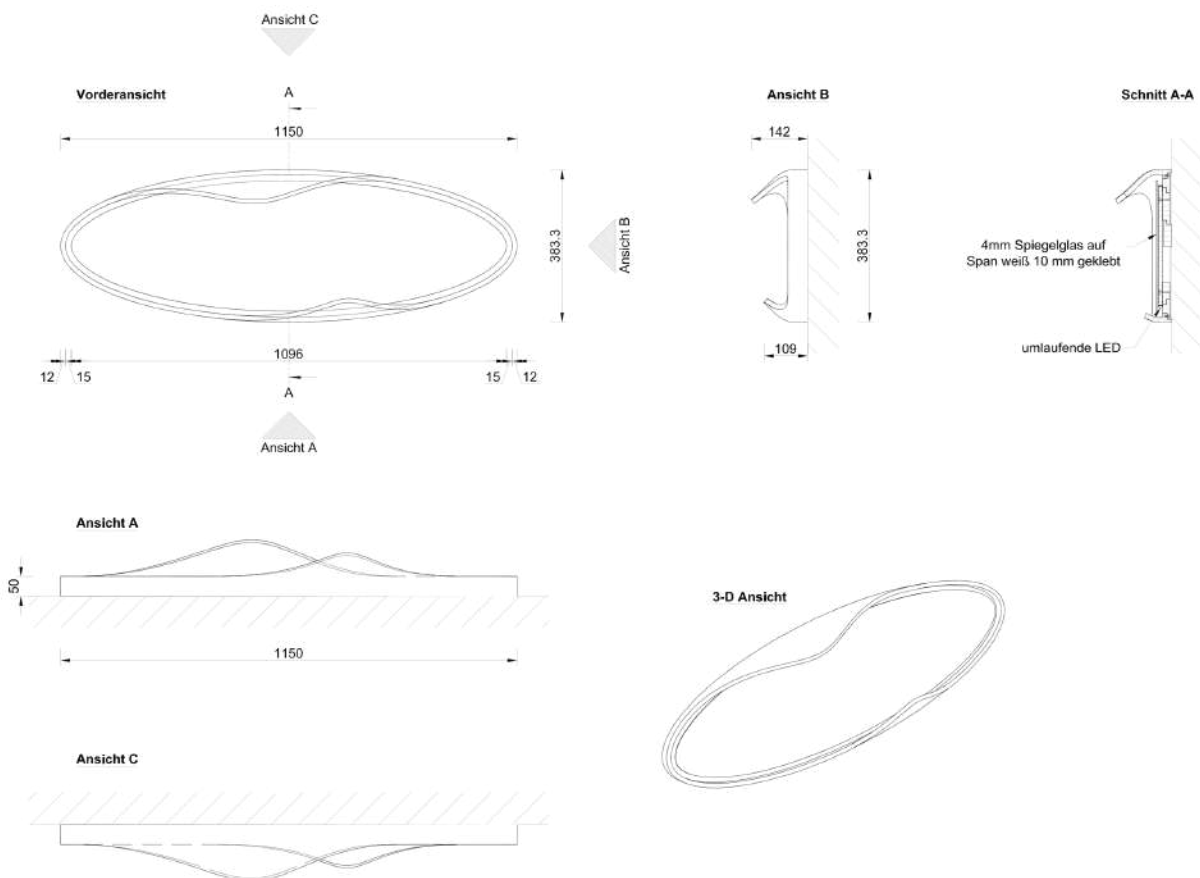

The DL3 oval large mirror and DL3 oval small mirror made of a 12 mm thick solid surface frame are stylish and functional. The solid surface material not only provides a sophisticated look, but also makes the mirrors particularly robust and durable.

The elegant shape of the mirror and the modern wave design, which is created by thermoforming, make the mirror a timeless accessory that harmonizes with both classic and modern furnishing styles.