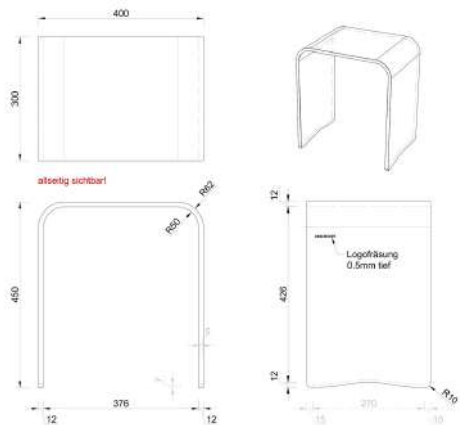

Gewindestange Ø10

Duschgriffe 1190 x 800 x 52 mm

Duschgriffe 790 x 400 x 52 mm

FOOTREST

Ergonomically shaped footrest made of solid surface material, seamlessly integrated into the surface.

Comfortable to use thanks to a slight slope and can be retrofitted to existing solid surface showers on request.

Size: 400 x 300 x 450 mm (L x W x H)

BATHTUB SHELF

Discover our solid surface bath shelf in a wide range of colors and make your bathing experience even more comfortable. Robust and elegant, it adds a touch of elegance to your bathroom.

Dimensions: 880 x 200 x 52 mm (L x W x H)

Brands and trademarks

Corian® and DuPont™ are brands or trademarks of DuPont. Himacs® is a registered trademark of LX Hausys Europe.

Hasenkopf, the Hasenkopf logo, Miraklon® and Frescata® are brands or trademarks of Hasenkopf Industrie Manufaktur GmbH.