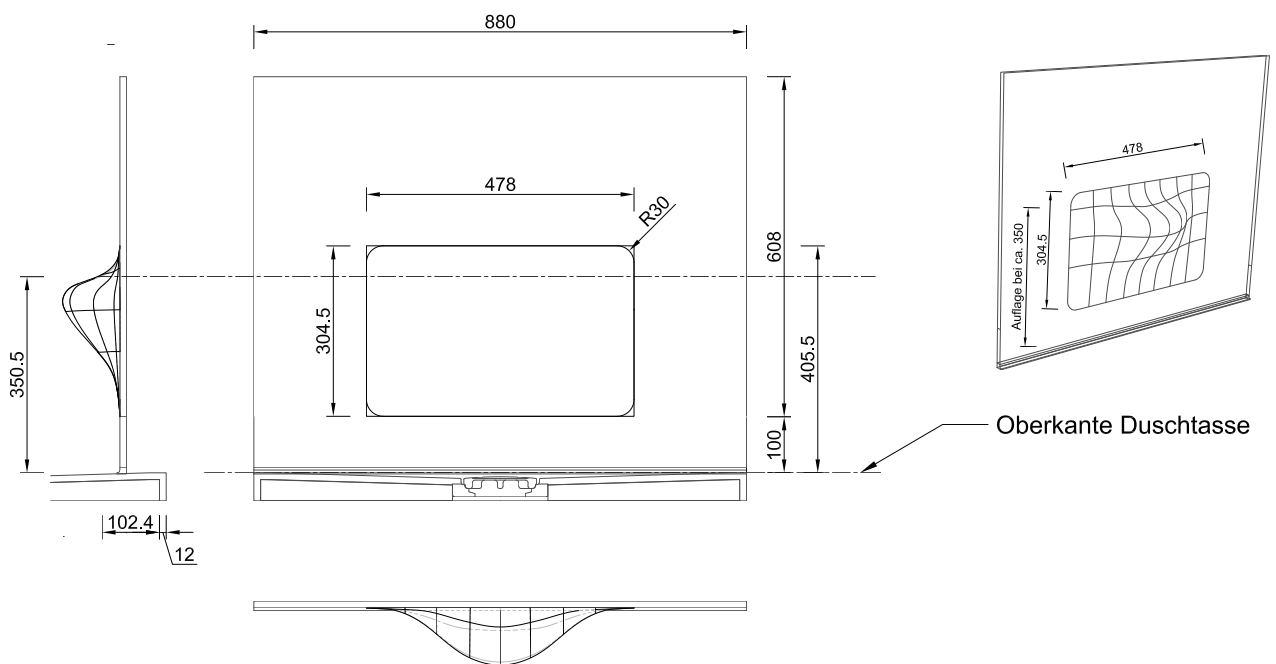

Handle made of solid surface material. Seamlessly integrated into the surface and available in 2 lengths: 400 mm & 800 mm.

Can be retrofitted to already installed solid surface showers on request.

Gewindestange Ø10

Gewindestange Ø10

Duschgriffe 1190 x 800 x 52 mm

Duschgriffe 790 x 400 x 52 mm

FOOTREST

Ergonomically shaped footrest made of solid surface material, seamlessly integrated into the surface.

Comfortable to use thanks to a slight slope and can be retrofitted to existing solid surface showers on request.

Size: 400 x 300 x 450 mm (L x W x H)

BATHTUB SHELF

Discover our solid surface bath shelf in a wide range of colors and make your bathing experience even more comfortable. Robust and elegant, it adds a touch of elegance to your bathroom.