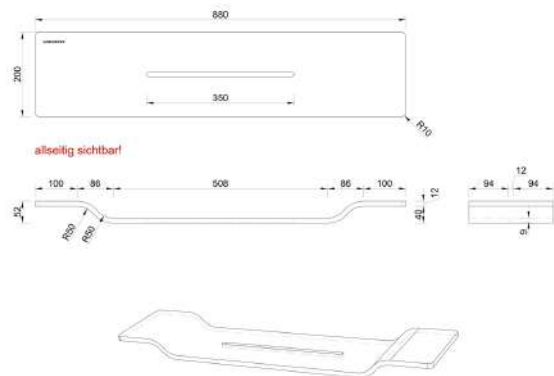

Handle made of solid surface material. Seamlessly integrated into the surface and available in 2 lengths: 400 mm & 800 mm.

Can be retrofitted to already installed solid surface showers on request.

Gewindestange Ø10

Gewindestange Ø10

Duschgriffe 1190 x 800 x 52 mm

Duschgriffe 790 x 400 x 52 mm

FOOTREST

Ergonomically shaped footrest made of solid surface material, seamlessly integrated into the surface.

Comfortable to use thanks to a slight slope and can be retrofitted to existing solid surface showers on request.

Size: 400 x 300 x 450 mm (L x W x H)

BATHTUB SHELF

Discover our solid surface bath shelf in a wide range of colors and make your bathing experience even more comfortable. Robust and elegant, it adds a touch of elegance to your bathroom.

Dimensions: 880 x 200 x 52 mm (L x W x H)

Brands and trademarks

Corian® and DuPont™ are brands or trademarks of DuPont. Himacs® is a registered trademark of LX Hausys Europe.

Hasenkopf, the Hasenkopf logo, Miraklon® and Frescata® are brands or trademarks of Hasenkopf Industrie Manufaktur GmbH.