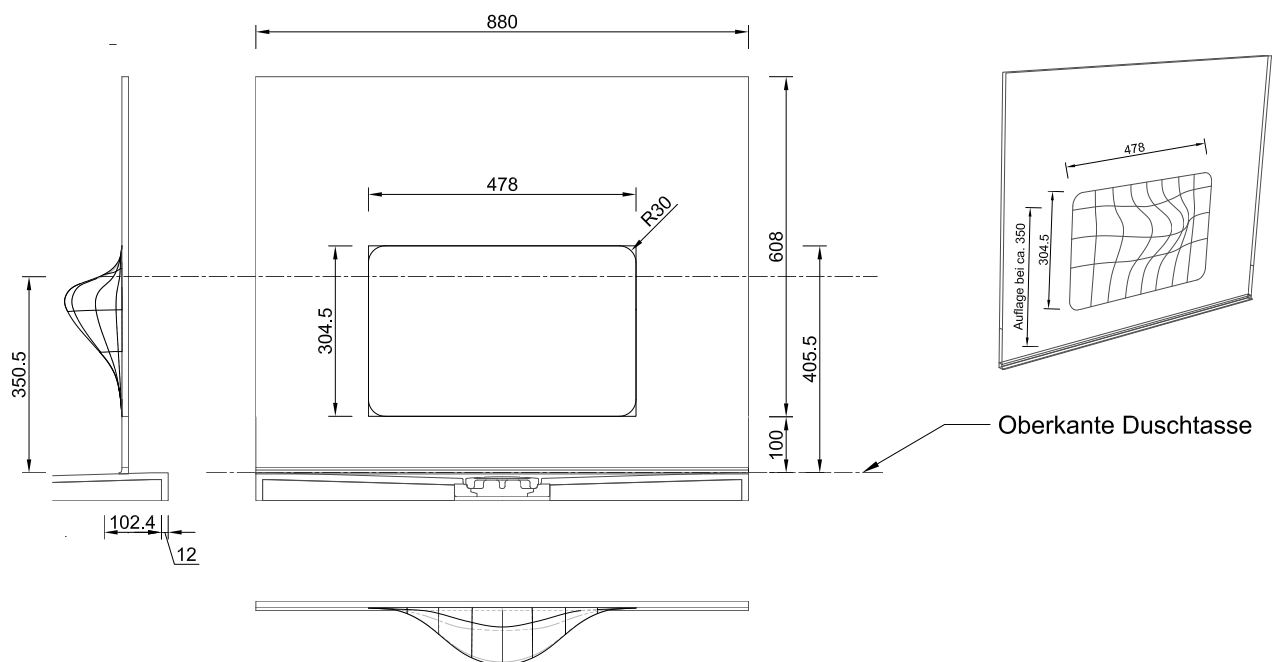

Ergonomisch verformte Fußstütze aus Mineralwerkstoff, fugenlos in die Fläche integriert.

Komfortable Nutzung durch leichte Abschrägung und auf Wunsch nachrüstbar für bereits eingebaute Duschen aus Mineralwerkstoff.